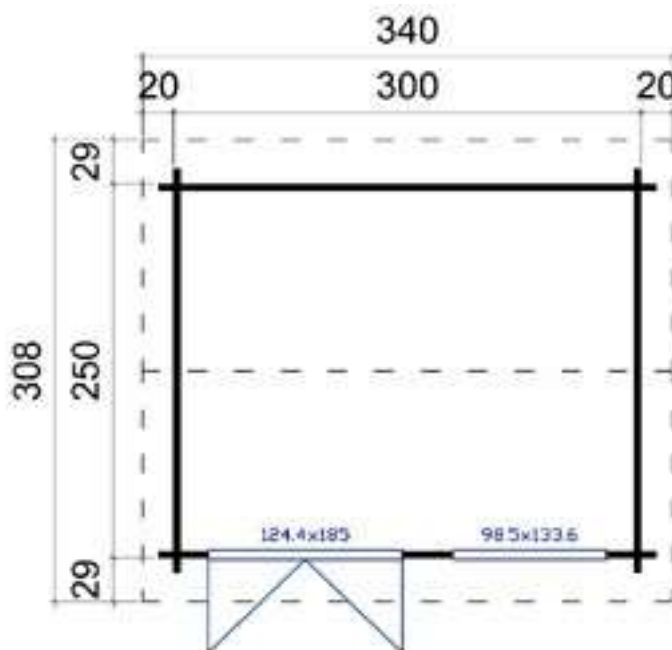

Phone (0333) 800 8880
 www.leisurebuildings.com
 trentan@leisurebuildings.com

Trentan 'Abinger' Log Cabin Size

Size 300 x 250

- 44mm Logs
- Five Year Guarantee
- Double Glazed
- Roof Tiles Included
- Assembly Service
- Quality Joinery
- Georgian or Classic Style Glazing

Dimensions

Floor Area	7.50 m ²
Roof Dimensions	3.4m x 3.08m
Cubic Volume	17.1m ³
Wall Height	2.11m
Ridge Height	2.514m
Front Overhang	30cm
Internal Cabin Size	2.912 x 2.412m

Windows & Doors

- Double Doors (1) 124.4x 185cm
- Double Window (1) 98.5 x 133.6cm
- Inward Opening Windows
- Double Glazed As Standard
- 3 Way adjustable Door hinges

Double Glazed

Felt Tiles Included

Assembly Service

Quality Joinery

Georgian Or
Classic Style
Glazing

Dimensions

Floor Area	4.61m ²
Roof Dimensions	2.9m x 2.55m
Cubic Volume	10.5m ³
Wall Height	2.11m
Ridge Height	2.52m
Front Overhang	27cm
Internal Cabin Size	2.412 x 1.92m

Windows & Doors

Double Doors (1)	124 x 185cm
Single Window (1)	53 x 133cm
Double Glazed As Standard	
Opens Inwards	
3 Way adjustable Door hinges	
Roof / Floor Boards	18mm
Roof Surface	8.02m ³

Roof Slope	19°
Treated Bearers	75 x 45mm