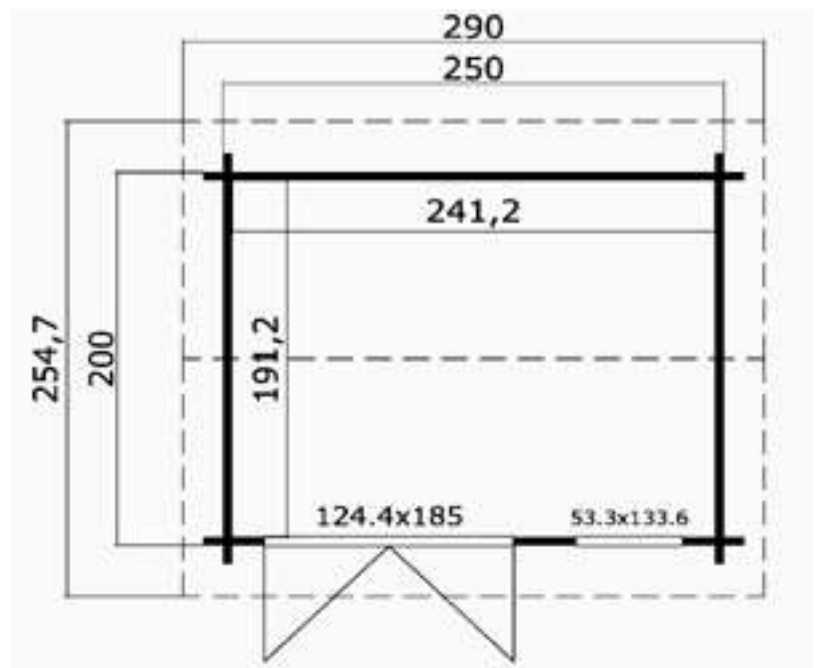

Phone (0333) 800 8880
 www.leisurebuildings.com
 trentan@leisurebuildings.com

Trentan 'Abinger' Log Cabin Size

Size 300 x 250

- 44mm Logs
- Five Year Guarantee
- Double Glazed
- Roof Tiles Included
- Assembly Service
- Quality Joinery
- Georgian or Classic Style Glazing

Dimensions

Floor Area	7.50 m ²
Roof Dimensions	3.4m x 3.08m
Cubic Volume	17.1m ³
Wall Height	2.11m
Ridge Height	2.514m
Front Overhang	30cm
Internal Cabin Size	2.912 x 2.412m

Windows & Doors

- Double Doors (1) 124.4x 185cm
- Double Window (1) 98.5 x 133.6cm
- Inward Opening Windows
- Double Glazed As Standard
- 3 Way adjustable Door hinges

Double Glazed

Felt Tiles Included

Assembly Service

Quality Joinery

Georgian Or
Classic Style
Glazing

Dimensions

Floor Area	4.61m ²
Roof Dimensions	2.9m x 2.55m
Cubic Volume	10.5m ³
Wall Height	2.11m
Ridge Height	2.52m
Front Overhang	27cm
Internal Cabin Size	2.412 x 1.92m

Windows & Doors

Double Doors (1)	124 x 185cm
Single Window (1)	53 x 133cm
Double Glazed As Standard	
Opens Inwards	
3 Way adjustable Door hinges	
Roof / Floor Boards	18mm
Roof Surface	8.02m ³

Roof Slope	19°
Treated Bearers	75 x 45mm