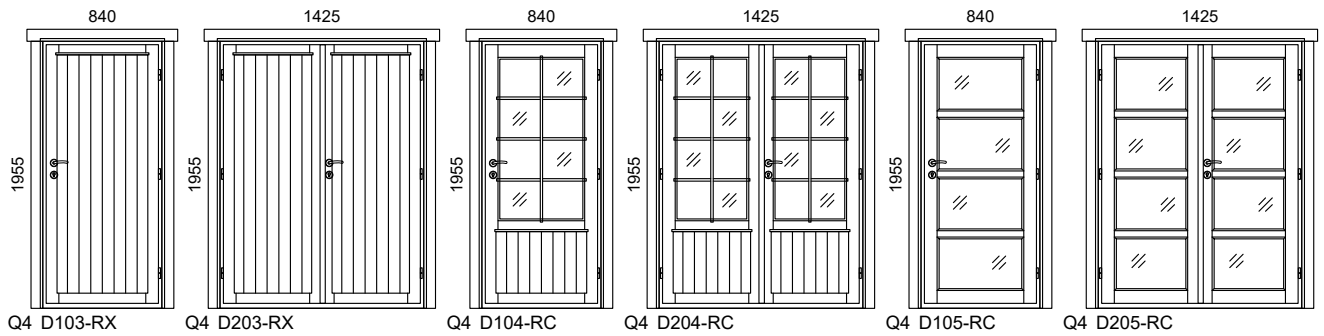

## EXTERNAL DOORS

WALL 44 / 58 / 70 / 92 mm

- exterior view -

### Description:

- Lock: HOBES mortise lock
- Frame: finger jointed 71 mm (pine)
- Sash: laminated 42 mm (pine)
- Glass type: double glass 4-9-4 mm
- Filling: 2-side cladding (pine)
- Sealing: yes
- Hinges: double bolt hinge
- Threshold: pine
- Threshold cover: stainless steel
- Trim strips: spruce
- Rain strip: spruce
- Opening direction: right-handed
- Opening side: outward

### FOLDING DOOR Description:

- Lock: 2018 mortise lock
- Frame: finger jointed 71 mm (pine)
- Sash: laminated 42 mm (pine)
- Glass type: double glass 4-9-4 mm
- Filling: cladding - no
- Sealing: yes
- Hinges: double bolt hinges
- Threshold: pine
- Threshold cover: stainless steel
- Trim strips: spruce
- Rain strip: yes
- Opening direction: right-handed
- Opening side: outward

Code description				Door frame sizes		The same door height applies everywhere in a house. The first choice is 1955 mm. Standard heights are always preferred. The following dimensions are possible as special orders:
Type	Nr	Hand	Glass	Single door	Double door	
D Door	101	R Right	C Clear	900x2080	1540x2080	- Single door: (min ... max) W= 700 ... 1100 mm, H= 1500 ... 2290 mm
W Window		L Left	T Tempered	900x1980	1540x1980	
			M Matt	Standard 840x1955	Standard 1425x1955	- Double door: (min ... max) W= 1300 ... 2000 mm, H= 1500 ... 2290 mm
			X Without	840x1840	1425x1840	
				840x1730	1425x1730	The final dimensions are confirmed by the drafter. <b>16.12.2021</b>