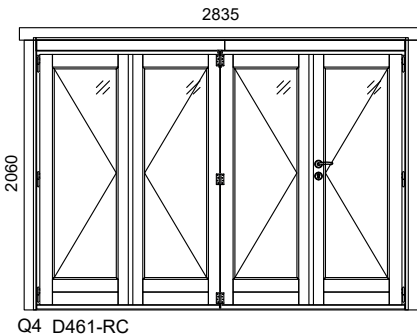

FOLDING DOOR Description:

- Lock: 2018 mortise lock
- Frame: finger jointed 71 mm (pine)
- Sash: laminated 42 mm (pine)
- Glass type: double glass 4-9-4 mm
- Filling: cladding - no
- Sealing: yes
- Hinges: double bolt hinges
- Threshold: pine
- Threshold cover: stainless steel
- Trim strips: spruce
- Rain strip: yes
- Opening direction: right-handed
- Opening side: outward

NB! Only given sizes!