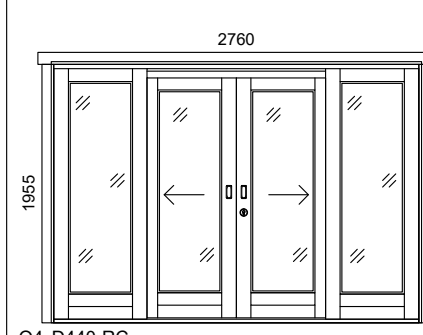

SLIDING DOOR Description:

- Lock: Amig mortise lock
- Frame: finger jointed (pine)
- Sash: laminated 42 mm (pine)
- Glass type: double glass 4-9-4 mm
- Filling: cladding - no
- Sealing: brush seal
- Sliding system: hanging
- Threshold: pine
- Threshold cover: no
- Trim strips: spruce
- Rain strip: yes
- Opening direction: right-handed
- Opening side: outward

Code description				Door frame sizes		The same door height applies everywhere in a house. The first choice is 1955 mm. Standard heights are always preferred. The following dimensions are possible as special orders:
Type	Nr	Hand	Glass	Single door	Double door	
D Door	101	R Right	C Clear	900x2080	1540x2080	- Single door: (min ... max) W= 700 ... 1100 mm, H= 1500 ... 2290 mm
W Window		L Left	T Tempered	900x1980	1540x1980	
			M Matt	Standard 840x1955	Standard 1425x1955	- Double door: (min ... max) W= 1300 ... 2000 mm, H= 1500 ... 2290 mm
			X Without	840x1840	1425x1840	
				840x1730	1425x1730	The final dimensions are confirmed by the drafter. 16.12.2021