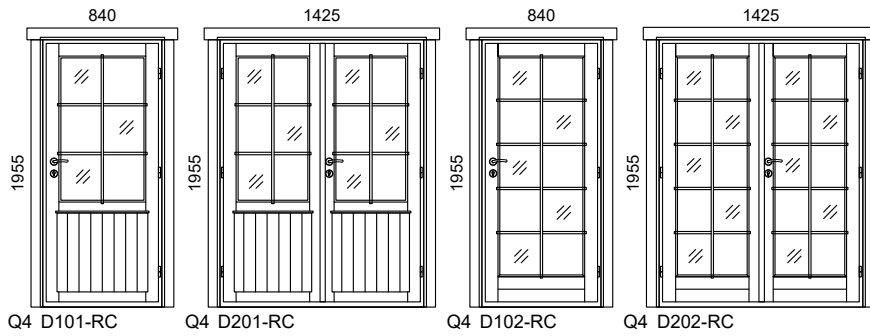

## EXTERNAL DOORS

WALL 44 / 58 / 70 / 92 mm

- exterior view -

### Description:

- Lock: HOBES mortise lock
- Frame: finger jointed 71 mm (pine)
- Sash: laminated 42 mm (pine)
- Glass type: double glass 4-9-4 mm
- Filling: 2-side cladding (pine)
- Sealing: yes
- Hinges: double bolt hinge
- Threshold: pine
- Threshold cover: stainless steel
- Trim strips: spruce
- Rain strip: spruce
- Opening direction: right-handed
- Opening side: outward

### FOLDING DOOR Description:

- Lock: 2018 mortise lock
- Frame: finger jointed 71 mm (pine)
- Sash: laminated 42 mm (pine)
- Glass type: double glass 4-9-4 mm
- Filling: cladding - no
- Sealing: yes
- Hinges: double bolt hinges
- Threshold: pine
- Threshold cover: stainless steel
- Trim strips: spruce
- Rain strip: yes
- Opening direction: right-handed
- Opening side: outward

Code description				Door frame sizes		The same door height applies everywhere in a house. The first choice is 1955 mm. Standard heights are always preferred. The following dimensions are possible as special orders:
Type	Nr	Hand	Glass	Single door	Double door	
D Door	101	R Right	C Clear	900x2080	1540x2080	- Single door: (min ... max) W= 700 ... 1100 mm, H= 1500 ... 2290 mm
W Window		L Left	T Tempered	900x1980	1540x1980	
			M Matt	Standard 840x1955	Standard 1425x1955	- Double door: (min ... max) W= 1300 ... 2000 mm, H= 1500 ... 2290 mm
			X Without	840x1840	1425x1840	
				840x1730	1425x1730	The final dimensions are confirmed by the drafter. <b>16.12.2021</b>