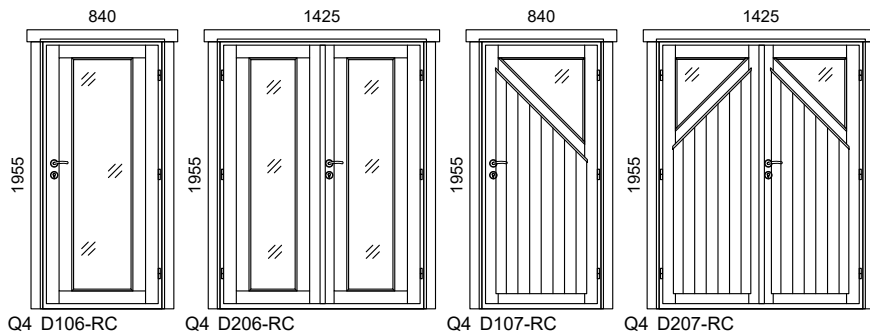

## EXTERNAL DOORS

WALL 44 / 58 / 70 / 92 mm

- exterior view -

### Description:

- Lock: HOBES mortise lock
- Frame: finger jointed 71 mm (pine)
- Sash: laminated 42 mm (pine)
- Glass type: double glass 4-9-4 mm
- Filling: 2-side cladding (pine)
- Sealing: yes
- Hinges: double bolt hinge
- Threshold: pine
- Threshold cover: stainless steel
- Trim strips: spruce
- Rain strip: spruce
- Opening direction: right-handed
- Opening side: outward

### FOLDING DOOR Description:

- Lock: 2018 mortise lock
- Frame: finger jointed 71 mm (pine)
- Sash: laminated 42 mm (pine)
- Glass type: double glass 4-9-4 mm
- Filling: cladding - no
- Sealing: yes
- Hinges: double bolt hinges
- Threshold: pine
- Threshold cover: stainless steel
- Trim strips: spruce
- Rain strip: yes
- Opening direction: right-handed
- Opening side: outward

Code description				Door frame sizes		The same door height applies everywhere in a house. The first choice is 1955 mm. Standard heights are always preferred. The following dimensions are possible as special orders:
Type	Nr	Hand	Glass	Single door	Double door	
D Door	101	R Right	C Clear	900x2080	1540x2080	- Single door: (min ... max) W= 700 ... 1100 mm, H= 1500 ... 2290 mm
W Window		L Left	T Tempered	900x1980	1540x1980	
			M Matt	Standard 840x1955	Standard 1425x1955	- Double door: (min ... max) W= 1300 ... 2000 mm, H= 1500 ... 2290 mm
			X Without	840x1840	1425x1840	
				840x1730	1425x1730	The final dimensions are confirmed by the drafter. <b>16.12.2021</b>