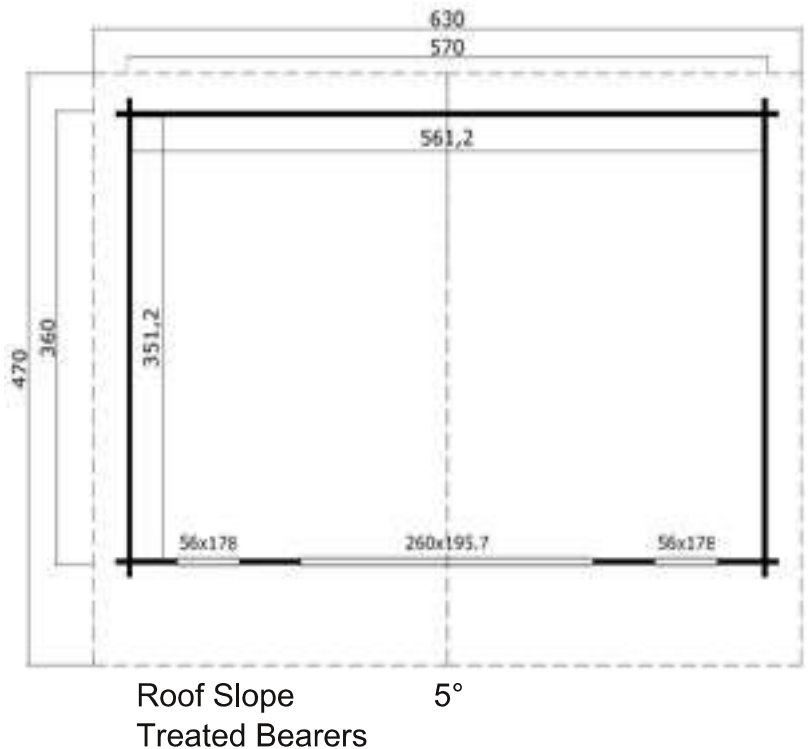

Dimensions

Wall Height 2.1m
 Ridge Height 2.4m
 Internal Cabin Size 3.812 x 2.912m
 Thickness of Glass 4-9-4mm

Windows & Doors

Bifold Doors (1) 260 x 197cm
 Double Glazed As Standard
 Toughened Glass 4-9-4
 3 Way adjustable Door hinges

Roof / Floor Boards 18mm
 Roof Surface 18.6m³

Roof Slope 5°
 Treated Bearers

Woking Garden Buildings Show Site

1st Choice Leisure Buildings
 Sutton Green Garden Centre,
 Whitmoor Ln, Sutton Green,
 Guildford, Surrey. GU4 7QA
 Phone 01483 237550

View this building at our display site today!

Phone (0333) 800 8880
 www.leisurebuildings.com
 trentan@leisurebuildings.com

Trentan 'Shackleford 2' Log Cabin

Size 570 x 360

- 44mm Logs
- Five Year Guarantee
- Double Glazed
- EPDM Roofing Option
- Assembly Service
- Quality Joinery
- Large Bi-Fold Modern Style Doors

Dimensions

Wall Height 2.1m
 Ridge Height 2.4m
 Internal Cabin Size 5.612 x 3.512m
 Thickness of Glass 4-9-4mm

Windows & Doors

Bifold Doors (1) 260 x 197cm
 Single Window (2) 56 x 178cm
 Double Glazed As Standard
 Toughened Glass 4-9-4
 3 Way adjustable Door hinges
 Roof / Floor Boards 18mm
 Roof Surface 30.2m³