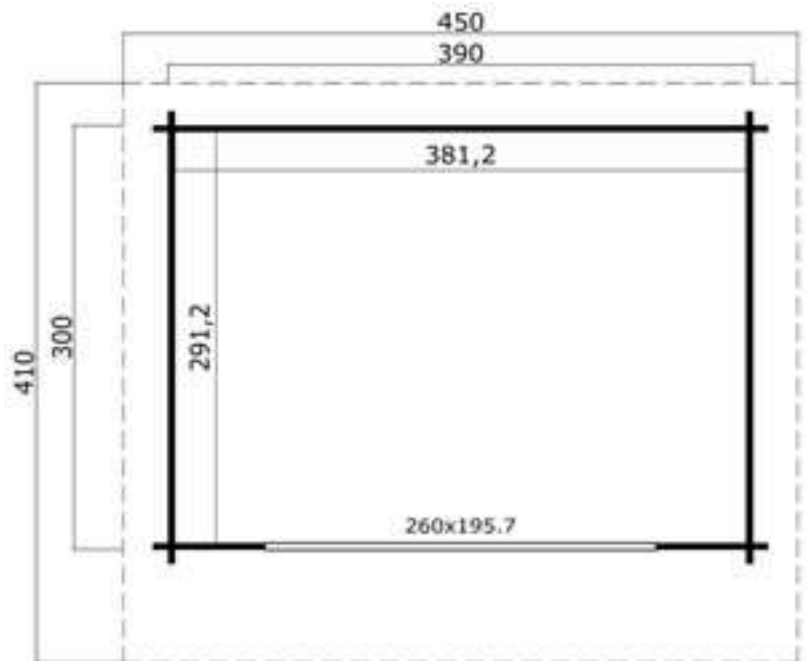

Phone (0333) 800 8880
www.leisurebuildings.com
trentan@leisurebuildings.com

Trentan 'Shackleford 1' Log Cabin

Size 390 x 300

- 44mm Logs
- Five Year Guarantee
- Double Glazed
- EPDM Roofing Option
- Assembly Service
- Quality Joinery
- Large Bi-Fold Modern Style Doors

Dimensions

Wall Height 2.1m
 Ridge Height 2.4m
 Internal Cabin Size 3.812 x 2.912m
 Thickness of Glass 4-9-4mm

Windows & Doors

Bifold Doors (1) 260 x 197cm
 Double Glazed As Standard
 Toughened Glass 4-9-4
 3 Way adjustable Door hinges

View this building at our display site today!

Phone (0333) 800 8880
 www.leisurebuildings.com
 trentan@leisurebuildings.com

Trentan 'Shackleford 2' Log Cabin

Size 570 x 360

- 44mm Logs
- Five Year Guarantee
- Double Glazed
- EPDM Roofing Option
- Assembly Service
- Quality Joinery
- Large Bi-Fold Modern Style Doors

Dimensions

Wall Height 2.1m
 Ridge Height 2.4m
 Internal Cabin Size 5.612 x 3.512m
 Thickness of Glass 4-9-4mm

Windows & Doors

Bifold Doors (1) 260 x 197cm
 Single Window (2) 56 x 178cm
 Double Glazed As Standard
 Toughened Glass 4-9-4
 3 Way adjustable Door hinges
 Roof / Floor Boards 18mm
 Roof Surface 30.2m³